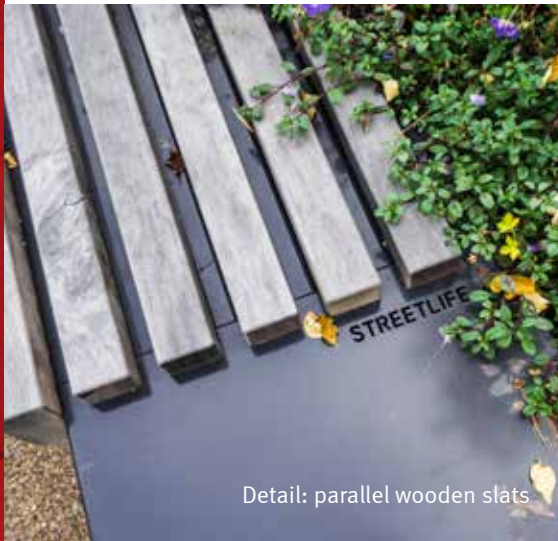

# Rough & Ready Big Green Benches

Göteborg, SE

Double BGB coated in RAL colour, 2 x 300x90x45cm

Detail: parallel wooden slats

Detail: All Black beams

BGB in aluminium, 300x90x45cm

BGB two-sided, 150x150x45/180x180x45cm