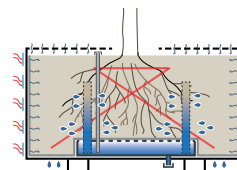

TreeTec Bottom Up System