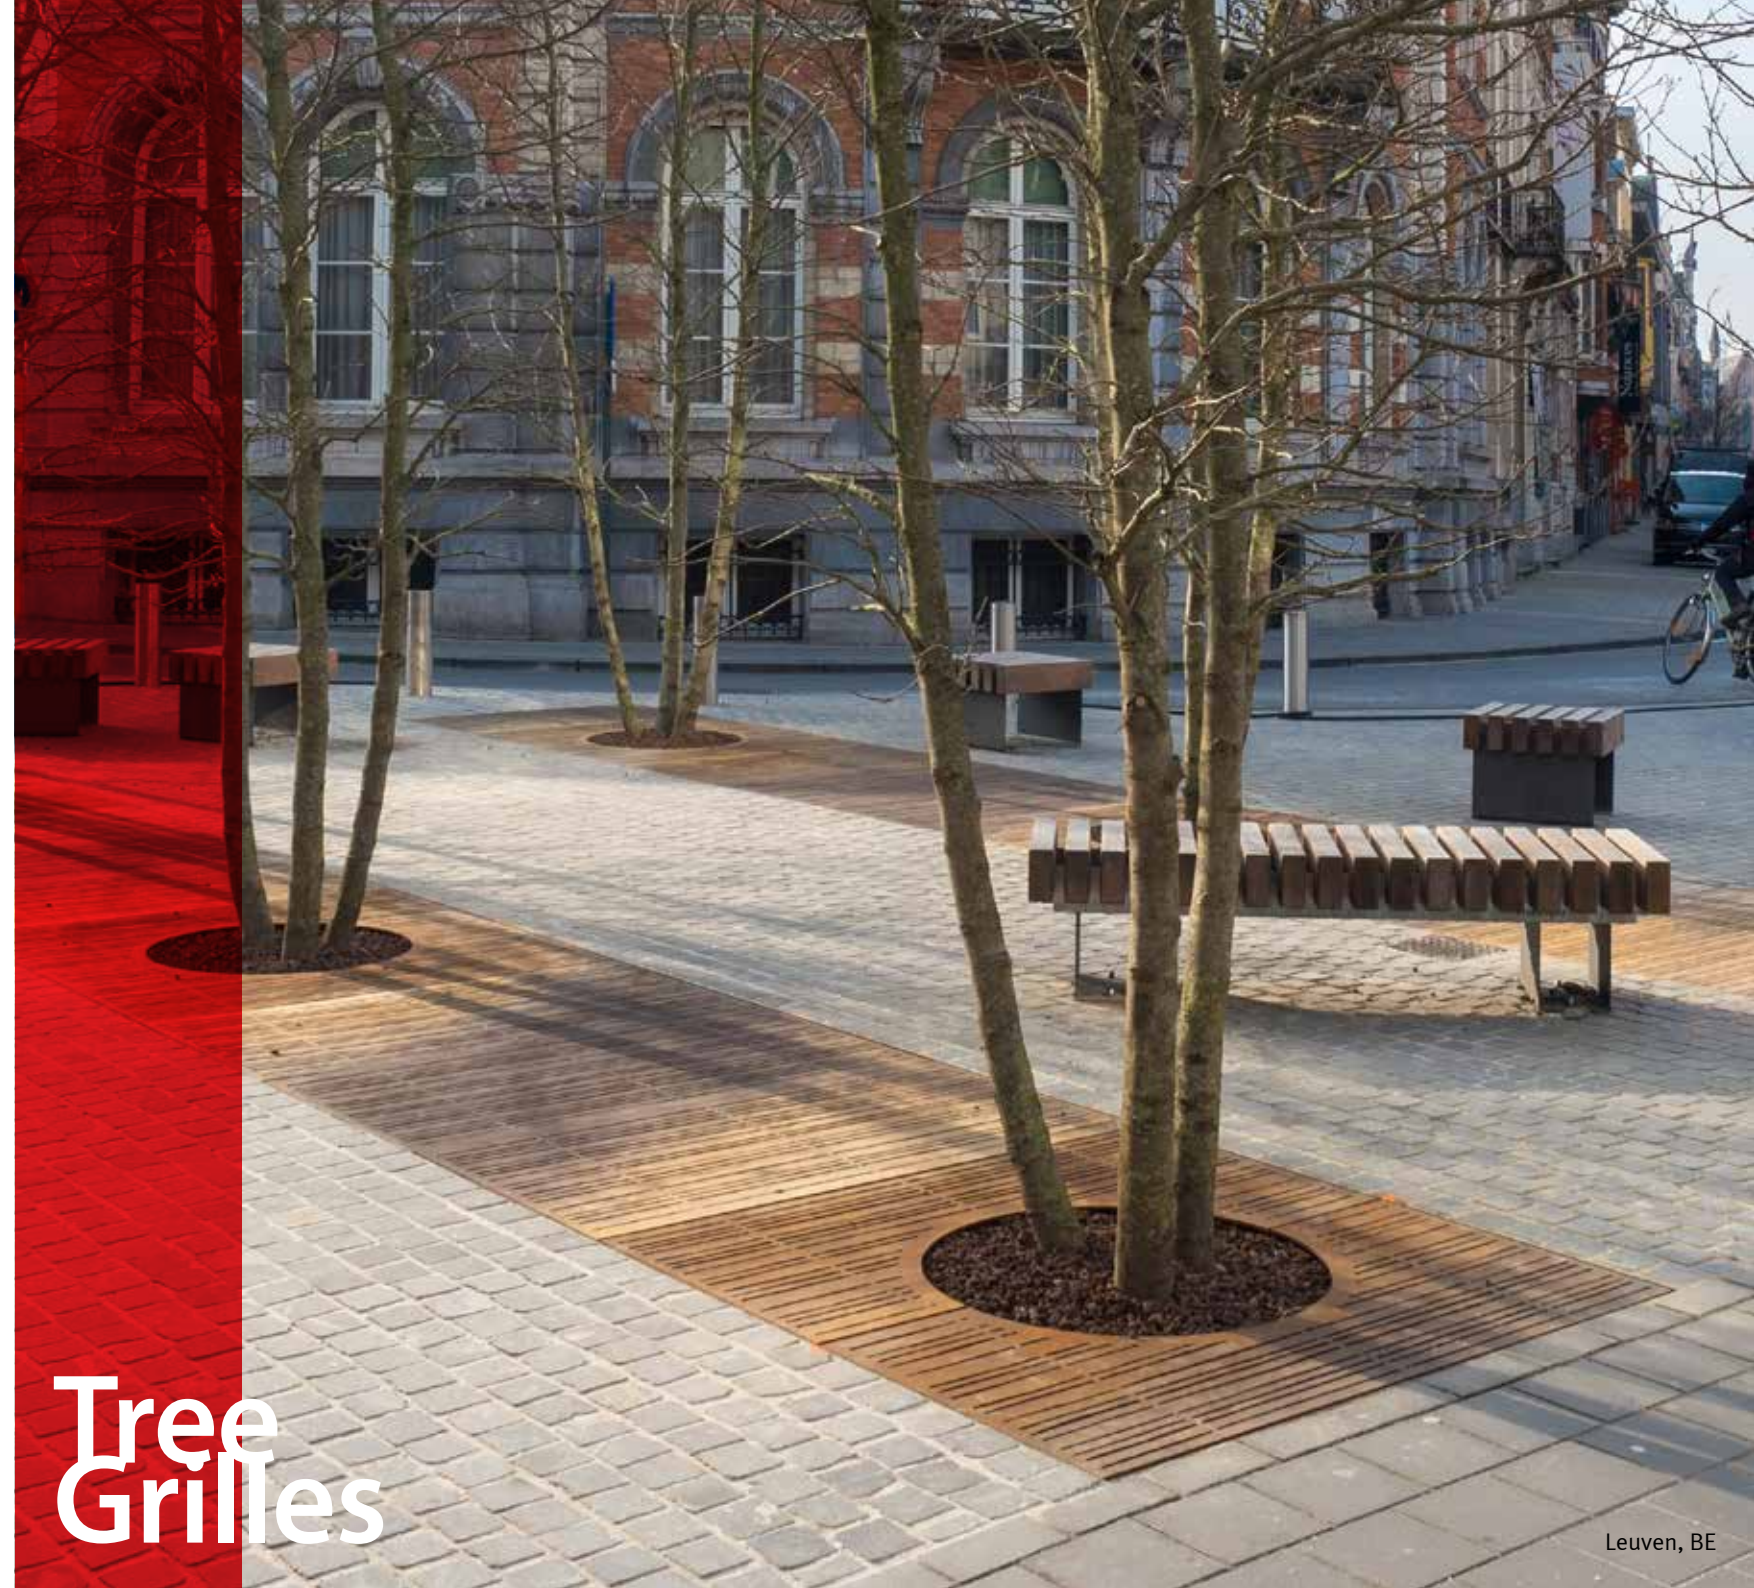

# Open Pillars

Bergen, NO

CorTen Press Grating: Lucent

CorTen Press Grating: Wave

Tree Grille CorTen Round: Casual Dots

Tree Grille Black & Grey Round: Ripple

Tree Grille Black & Grey Square: Cloud of Nuts

Tree Grille CorTen Square: Sound

Tree Grille Extra Fine: Casual Dots

Tree Grille Extra Fine Square: Bamboo

Tree  
Grilles