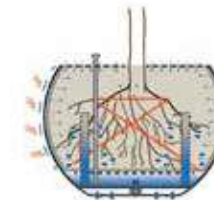

# Tree Planters Steel

Shrubtub Square Steel Planter coated  
90x90cm/150x150cm/200x200cm x 90cm

Love Tubs CorTen  
140x140cm/155x155cm x 110cm

Globe Planter CorTen  
Ø160x110cm

Treetec Bottom Up System  
Globe Planter