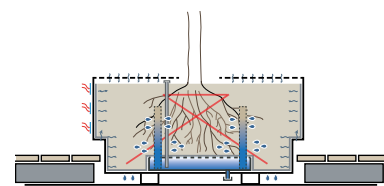

Solid Green Benches  
225x180x40 cm

Solid Air Tubs  
150x150x70 cm

Tretec Bottom Up System  
Solid Air Tubs

City of Glasgow College, GB

Solid  
Green  
Benches

Heemskerk, NL

Amstelveen, NL

Södertälje, SE