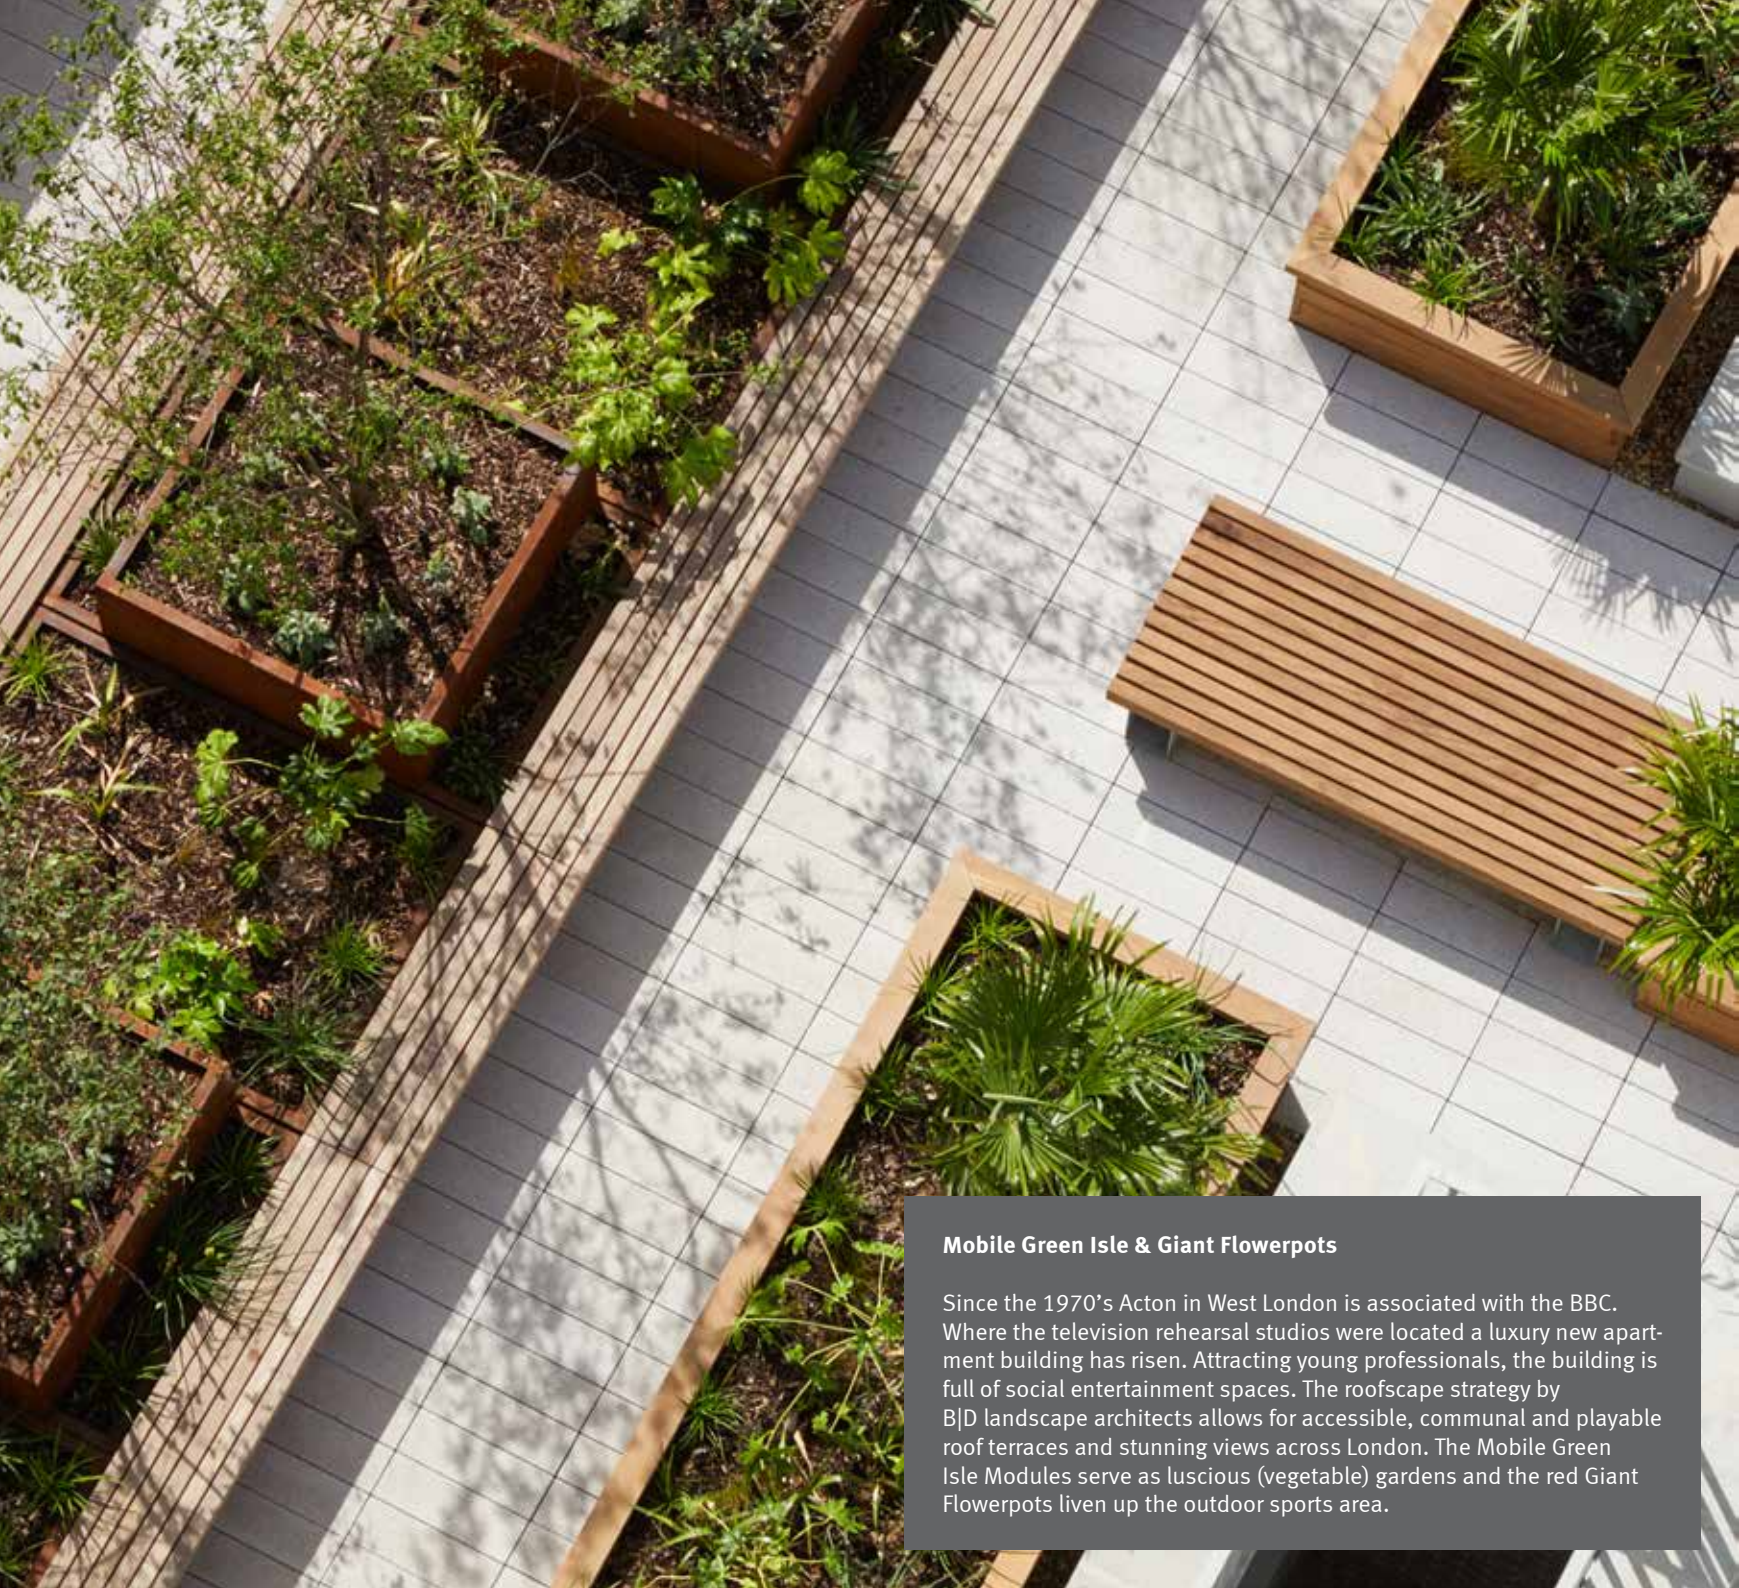

Mobile Green Isle & Giant Flowerpots

Since the 1970's Acton in West London is associated with the BBC. Where the television rehearsal studios were located a luxury new apartment building has risen. Attracting young professionals, the building is full of social entertainment spaces. The roofscape strategy by BJD landscape architects allows for accessible, communal and playable roof terraces and stunning views across London. The Mobile Green Isle Modules serve as luscious (vegetable) gardens and the red Giant Flowerpots liven up the outdoor sports area.

Green & Groovy

Streetlife is a design driven company with a passion for creating innovative design elements for public spaces. We create products that are natural in style and use the landscape as a starting point of design process. Every day we experience the synergy by working closely together with landscape architects.

There is a positive trend and increasing demand for greenifying urban spaces. The Streetlife Collection includes forward-thinking solutions for urban trees and mobile green. We present these Tree Products in this brochure "Green & Groovy".

In the centre of this brochure, you will find the bright green booklet, including additional information about our Green Benches, Tree Isles and our unique Tretec® Bottom Up system, which encourages and sustains natural green growth in urban spaces.

Please do not hesitate to contact us for more information about our products or technology. Our team of advisors is technically skilled, speaks many languages and is enthusiastic to work with you!

Peter Krouwel
Designer & Director Streetlife