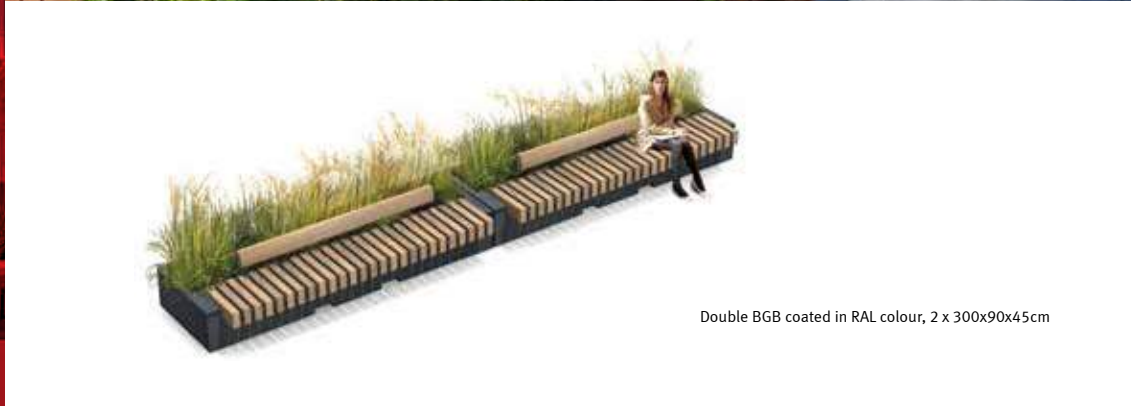

# Rough & Ready Big Green Benches

Göteborg, SE

Double BGB coated in RAL colour, 2 x 300x90x45cm

Detail: parallel wooden slats

Detail: All Black beams

BGB in aluminium, 300x90x45cm

BGB two-sided, 150x150x45/180x180x45cm